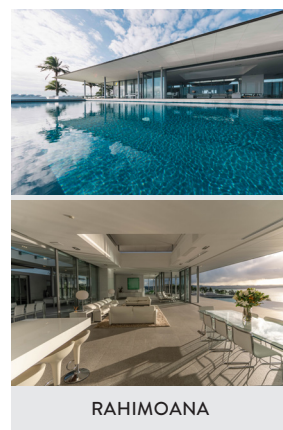

Inclusions

- Luxury accommodation
- Guest Experience Coordinator
- Champagne & fresh fruit platter on arrival
- Fresh seasonal fruit platter - replenished daily
- Gourmet breakfast provisions - replenished daily
- Minibar
- Starlink WIFI access
- Daily villa servicing
- Round trip transfers (Russell area)
- Private beach access
- Private nature trails

Rahimoana Inclusions

- Porsche Cayenne for use in local area
- Golf cart
- Private beach
- Personal Guest Experience Coordinator
- Selection of New Zealand wines & champagne
- Champagne and fresh fruit platter on arrival
- Gourmet breakfast provisions - replenished daily
- One personal chef prepared meal of choice daily (up to three courses)
- Daily villa servicing
- Bar selection
- Starlink WIFI access

Additional Services (charges apply)

- Personal chef
- Selection of New Zealand wines & champagne
- Catering
- Personal trainer
- Beauty/massage therapists
- Yoga
- Night time guided Kiwi walks
- Chauffeur
- Personal shopping & provisioning of villas
- Laundry & dry-cleaning services
- Business services