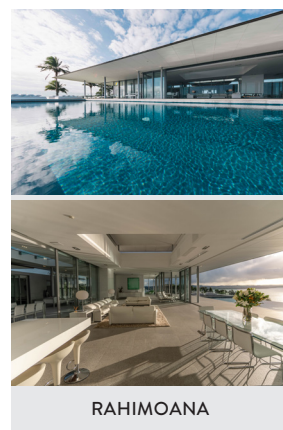

RAHIMOANA

LUXURY VILLAS OF NEW ZEALAND

VIRTUOSO. SPECIALISTS IN THE ART OF TRAVEL

Reservation Policy

Reservations are secured upon receipt of a 50% deposit based on the total reservation, with remainder outstanding for settlement 30 days prior to arrival. Full credit card details to be provided, or on request an invoice will be sent detailing payment terms.

Cancellation Policy

In the event that we are unable to replace a cancelled reservation, the following fees apply:

- Cancellations received within 30 days prior to arrival, incur a 50% cancellation fee*
- Cancellations received within 7 days prior to arrival, incur a 100% cancellation fee

*Except the months of December and January, where cancellations received within 30 days prior to arrival incur a 100% cancellation fee.

Additional Bed

Must be requested 30 days in advance of stay, subject to availability/villa:

- Additional adult/bed/night: $NZ350
- Additional child/bed/night: 0-8 years: complimentary. 9 years & above: $NZ200